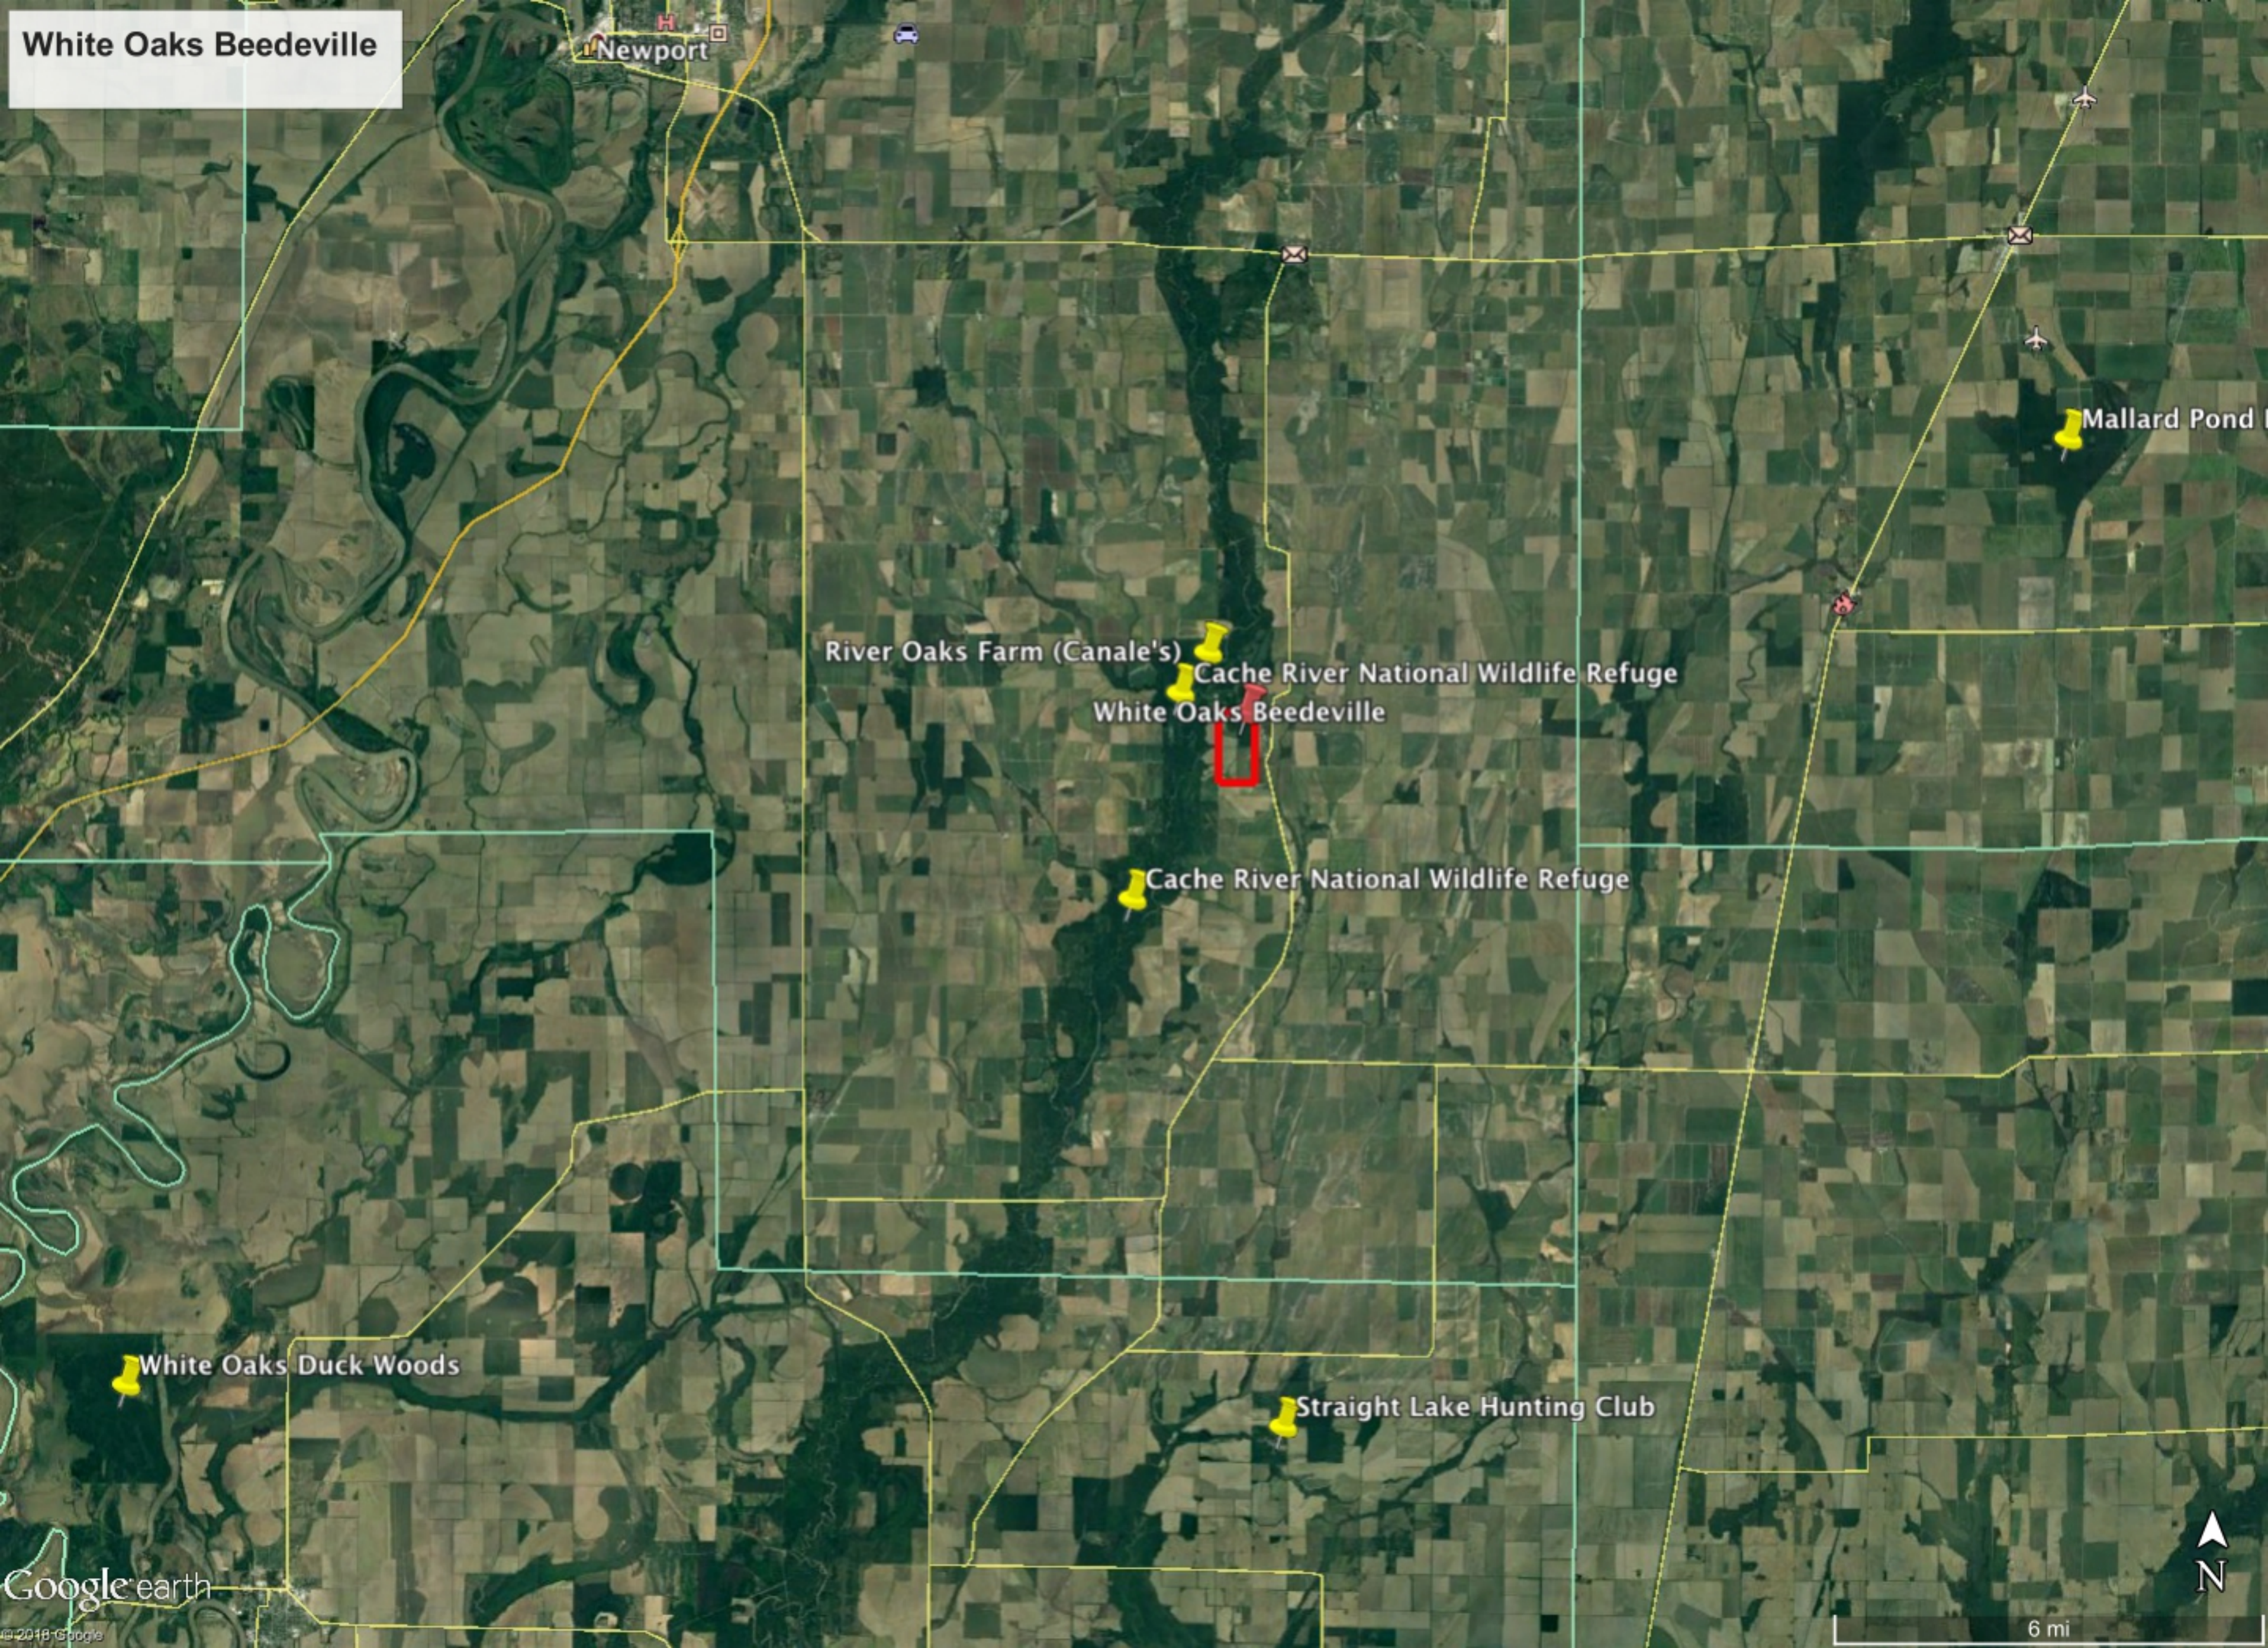

White Oaks Beedeville

Newport

Mallard Pond

River Oaks Farm (Canale's)
Cache River National Wildlife Refuge
White Oaks Beedeville

Cache River National Wildlife Refuge

White Oaks Duck Woods

Straight Lake Hunting Club

White Oaks Beedeville

River Oaks Farm (Canale's)

Cache River National Wildlife Refuge

White Oaks Beedeville

37

White Oaks Beedeville

River Oaks Farm (Canale's)

Cache River National Wildlife Refuge

Jackson Cty-29

Jackson-St.