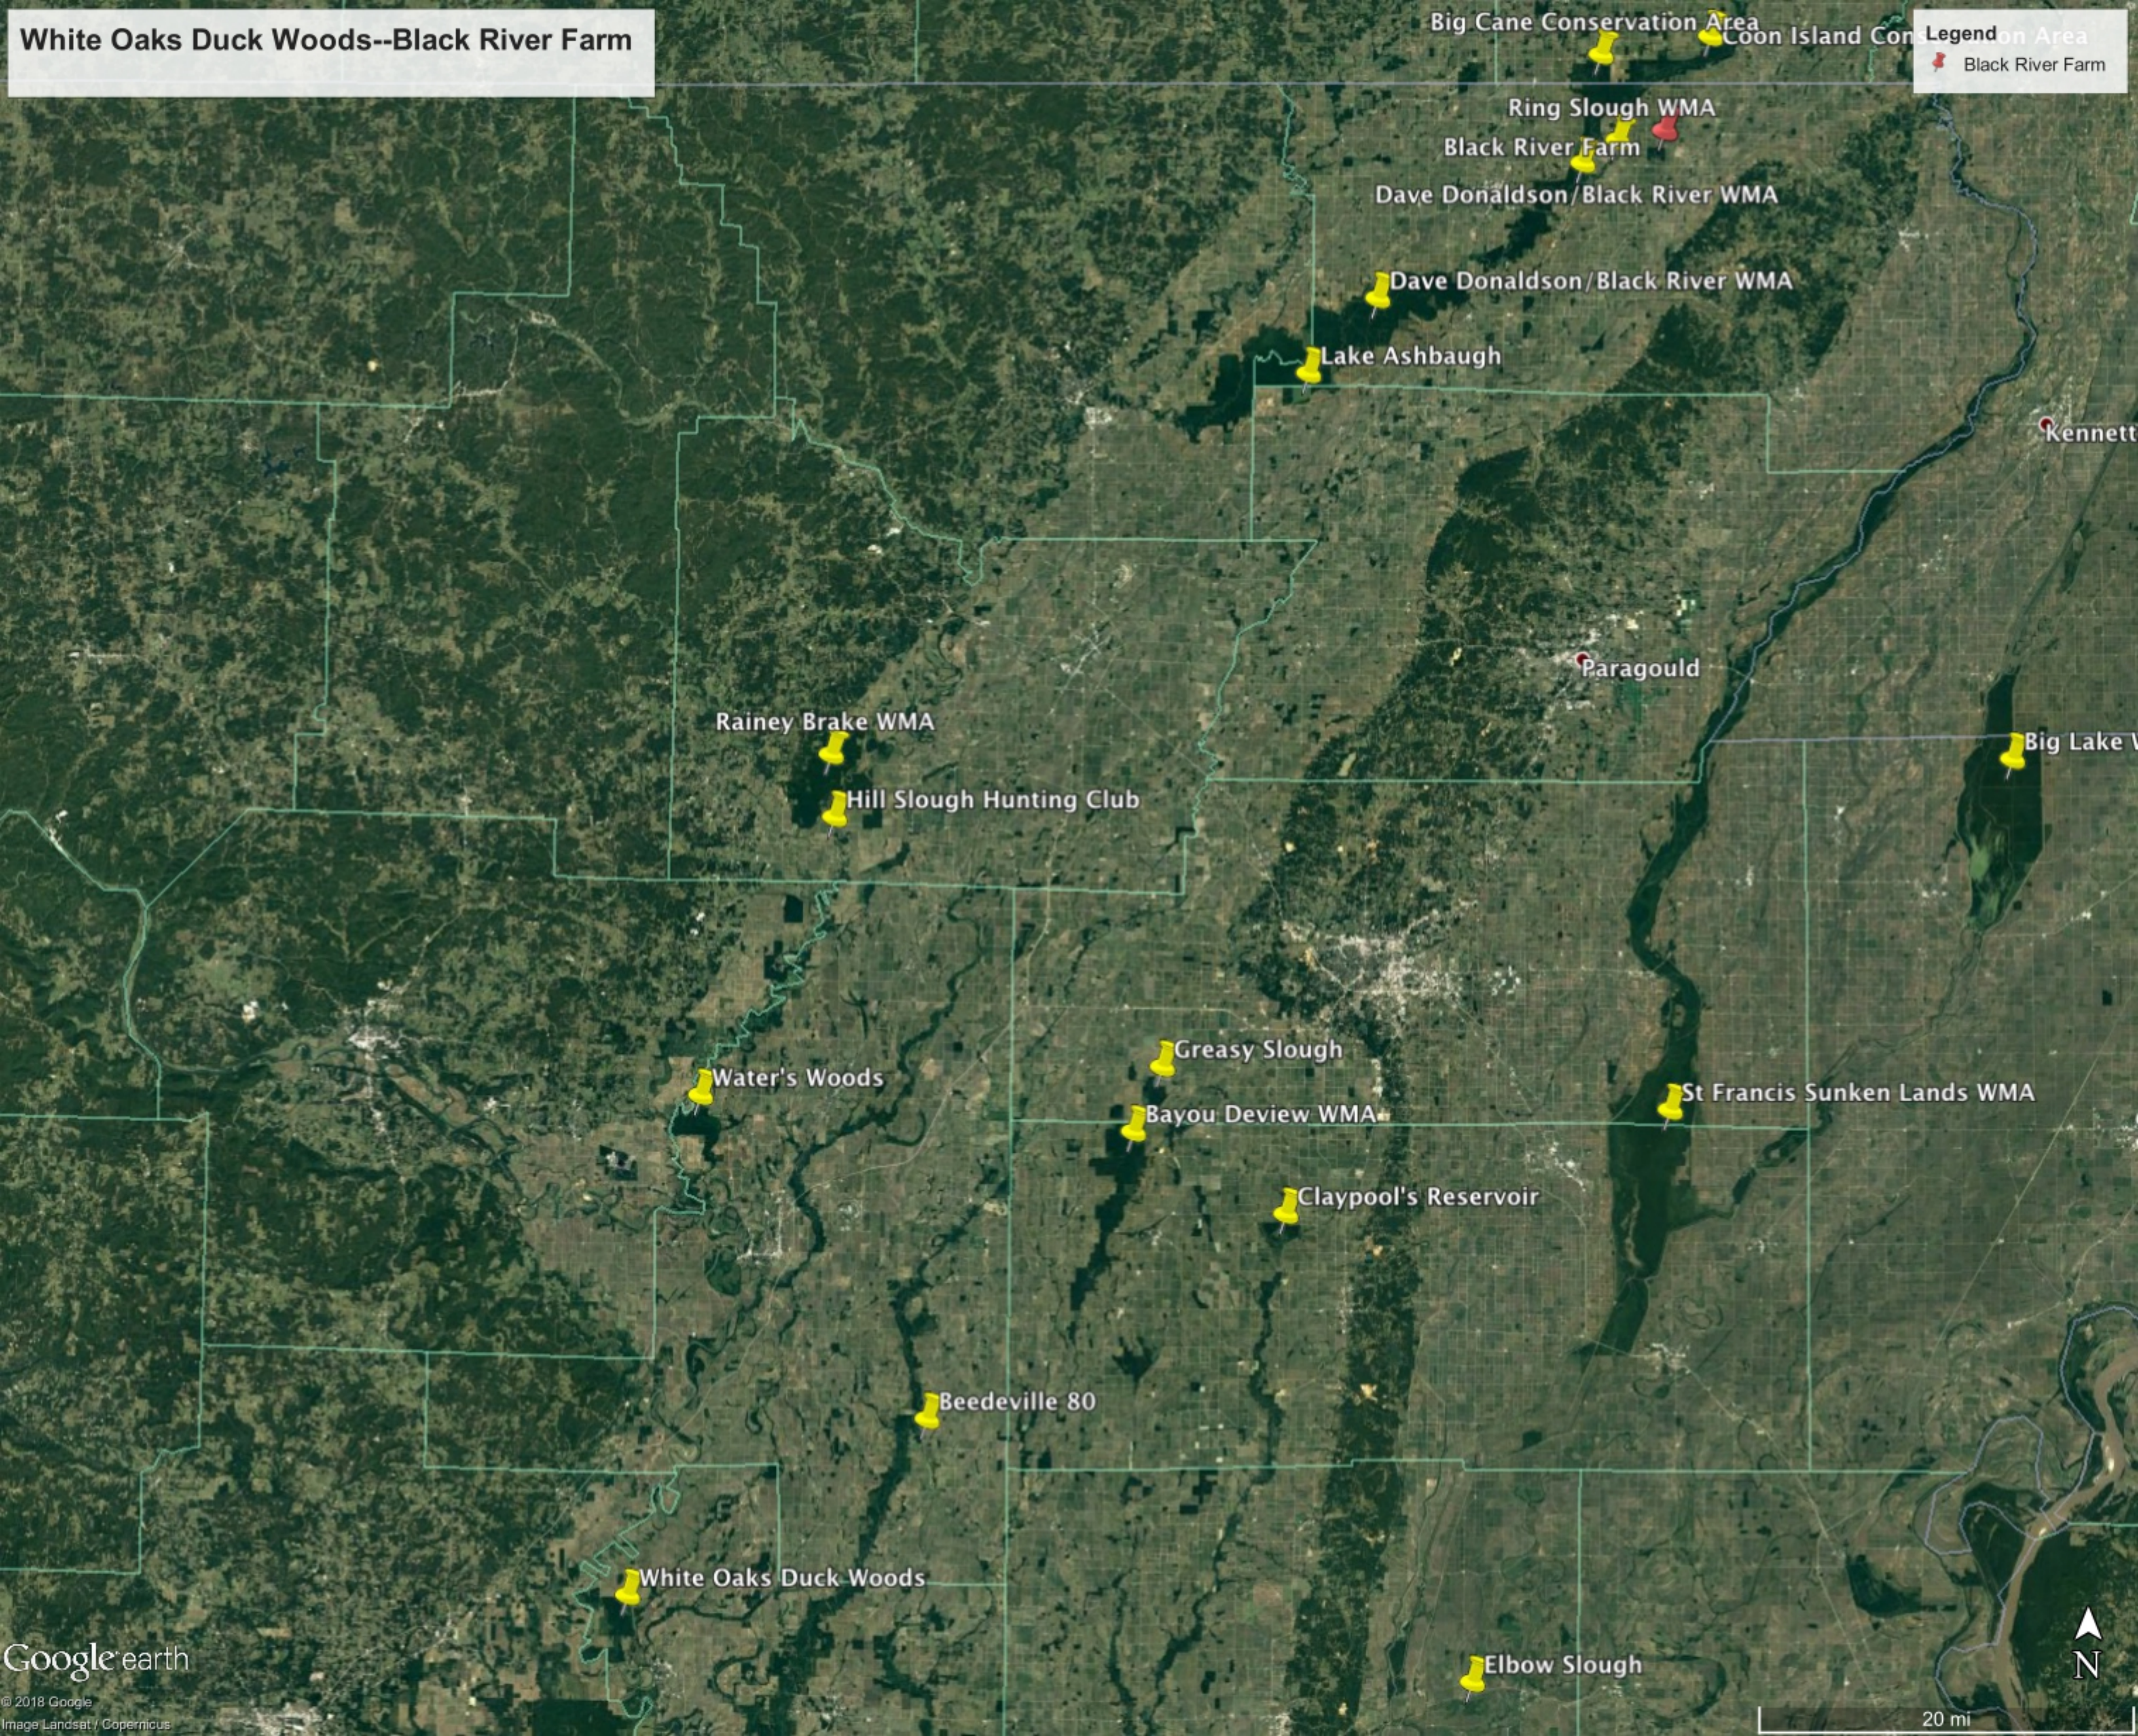

# White Oaks Duck Woods--Black River Farm

Legend on Area  
Black River Farm

# White Oaks Duck Woods--Black River Farm

**Legend**

-  Black River Farm
-  State Owned Hunting Areas Managed for Waterfowl

Coon Island Conservation Area

Big Cane Conservation Area

Ring Slough WMA Black River Farm

Dave Donaldson/Black River WMA

Dave Donaldson/Black River WMA

Lake Ashbaugh

**Black River Farm**

**Waterfowl Food Plots**

**New Lodge and Well for Flooding Woods**

**Trophy Bass Pond**

**12 Acre Rice Field/Rest Area**