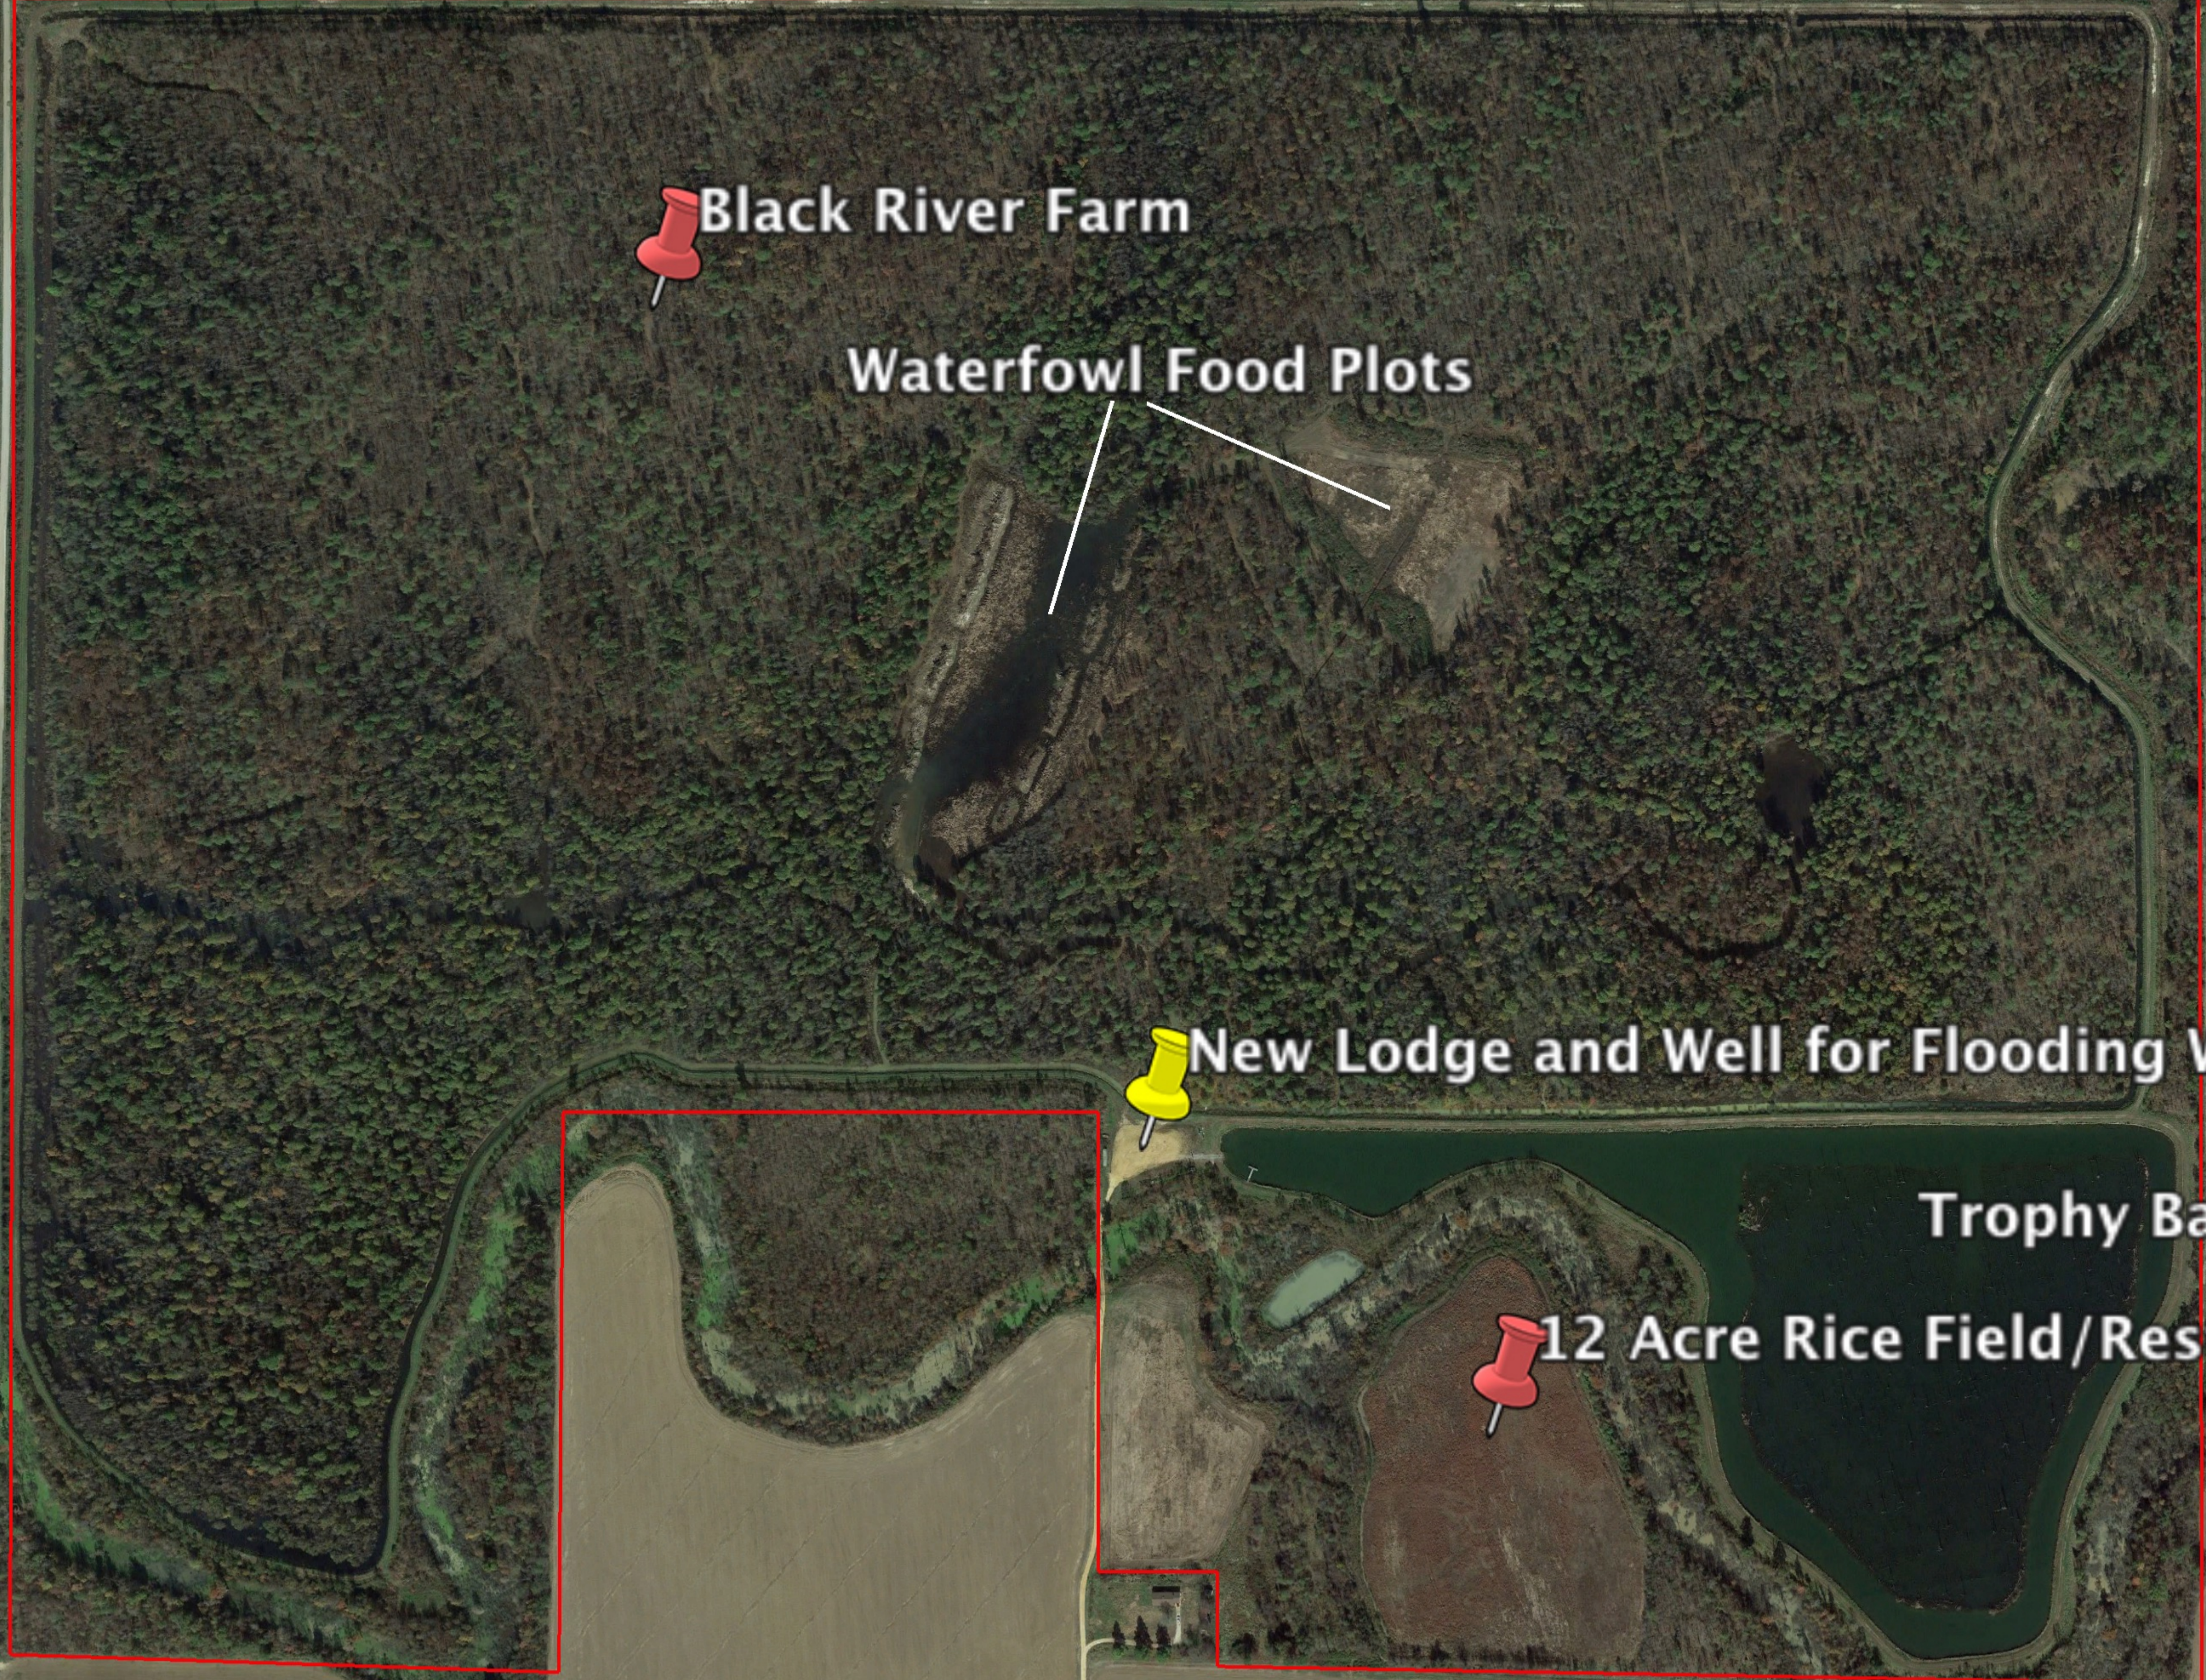

# White Oaks Duck Woods--Black River Farm

Legend on Area  
Black River Farm

# White Oaks Duck Woods--Black River Farm

**Legend**

-  Black River Farm
-  State Owned Hunting Areas Managed for Waterfowl

Coon Island Conservation Area

Big Cane Conservation Area

Ring Slough WMA Black River Farm

Dave Donaldson/Black River WMA

Dave Donaldson/Black River WMA

Lake Ashbaugh

**Black River Farm**

**Waterfowl Food Plots**

**New Lodge and Well for Flooding Woods**

**Trophy Bass Pond**

**12 Acre Rice Field/Rest Area**