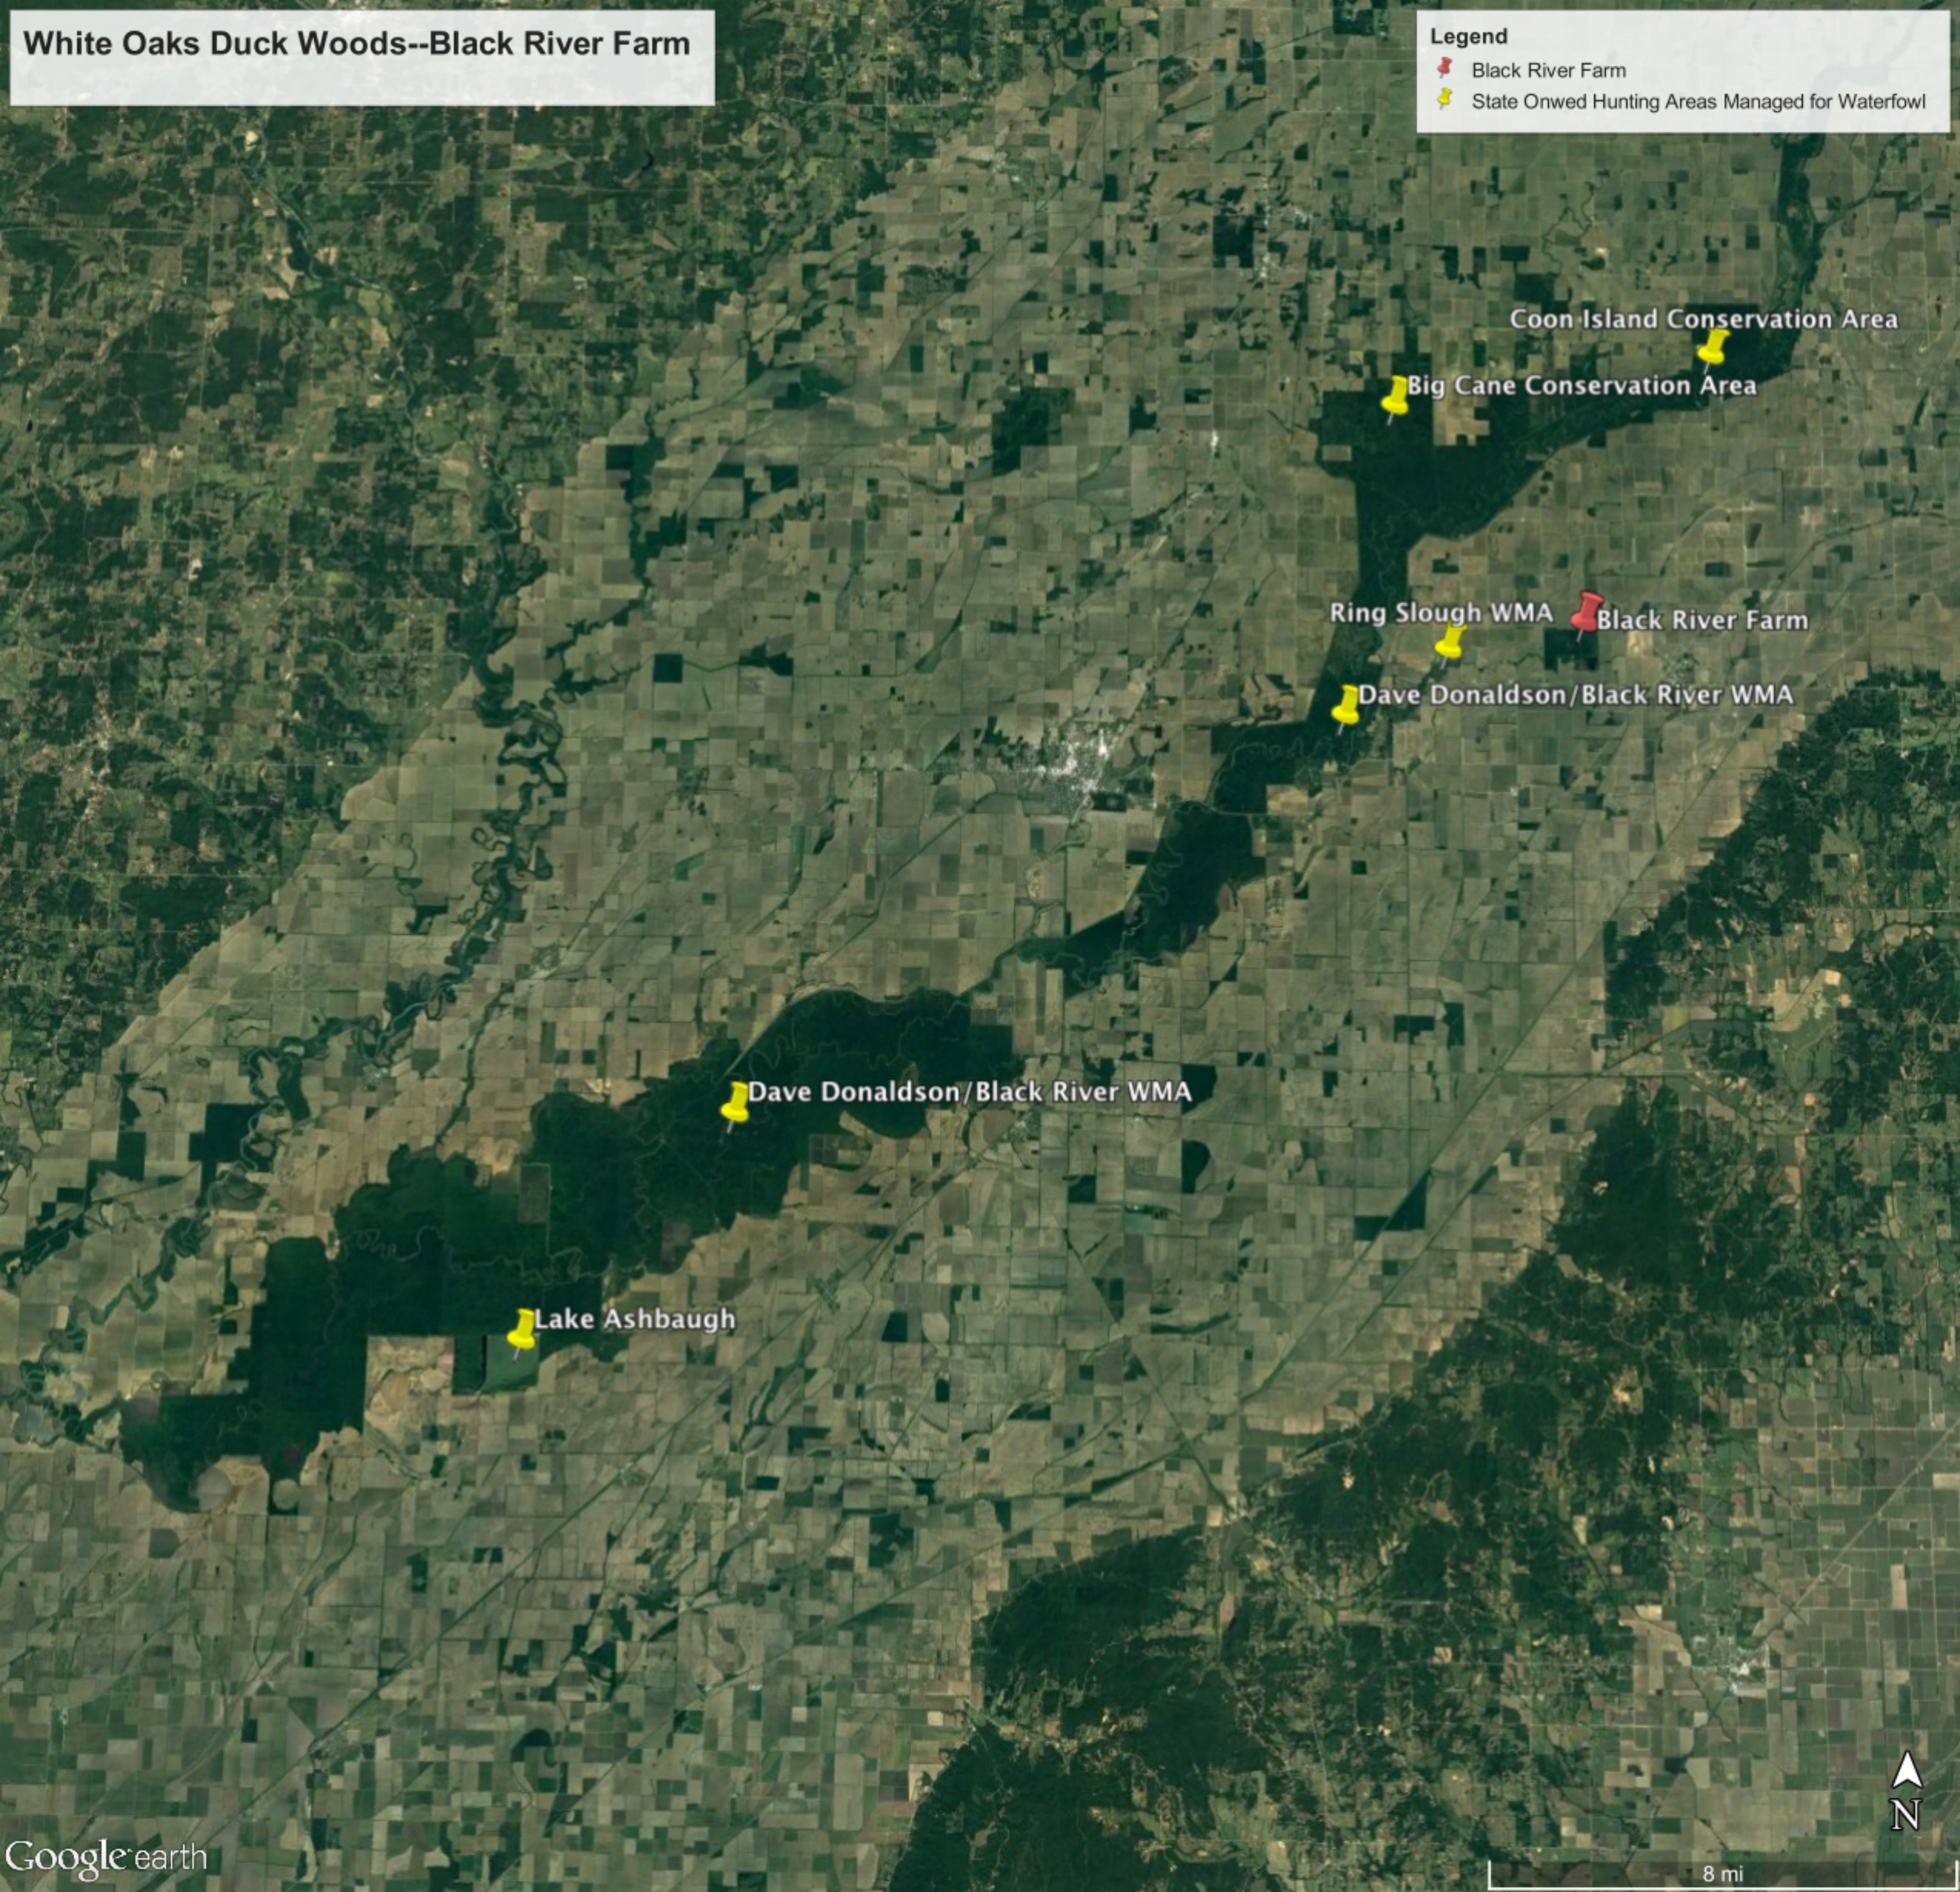

# White Oaks Duck Woods--Black River Farm

Legend on Area  
Black River Farm

# White Oaks Duck Woods--Black River Farm

**Legend**

-  Black River Farm
-  State Owned Hunting Areas Managed for Waterfowl

Coon Island Conservation Area

Big Cane Conservation Area

Ring Slough WMA Black River Farm

Dave Donaldson/Black River WMA

Dave Donaldson/Black River WMA

Lake Ashbaugh

**Black River Farm**

**Waterfowl Food Plots**

**New Lodge and Well for Flooding Woods**

**Trophy Bass Pond**

**12 Acre Rice Field/Rest Area**